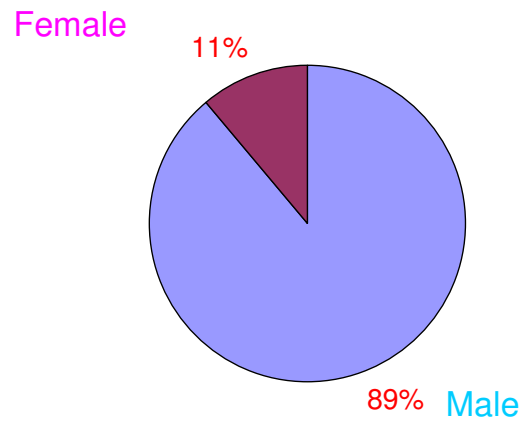

**Cocaine Project Statistics 2008**

ages	male	female	male/female	
16	0	0	0	0
17	0	0	0	0
18	3	0	3	54
19	0	0	0	0
20	5	0	5	100
21	4	0	4	84
22	6	1	7	154
23	5	2	7	161
24	5	1	6	144
25	6	1	7	175
26	6	0	6	156
27	2	0	2	54
28	7	0	7	196
29	3	1	4	116
30	0	0	0	0
31	3	1	4	124
32	2	0	2	64
33	2	1	3	99
34	0	0	0	0
35	0	0	0	0
36	1	0	1	36
37	0	0	0	0
38	1	0	1	38
39	1	0	1	39
40	1	0	1	40
41	0	0	0	0
42	0	0	0	0
43	0	0	0	0
44	1	0	1	44
45	0	0	0	0
46	0	0	0	0
total	64	8	72	1878

average age 26.0833333

**Number of visits to Cocaine project in Tallaght 2008**

**Number of People Presenting to Cocaine/Evening Programme Tallaght 2008**

Client Status Tallaght cocaine Project 2008

Percentage Male/female

**Geography of Participants Tallaght Cocaine Project 2008**