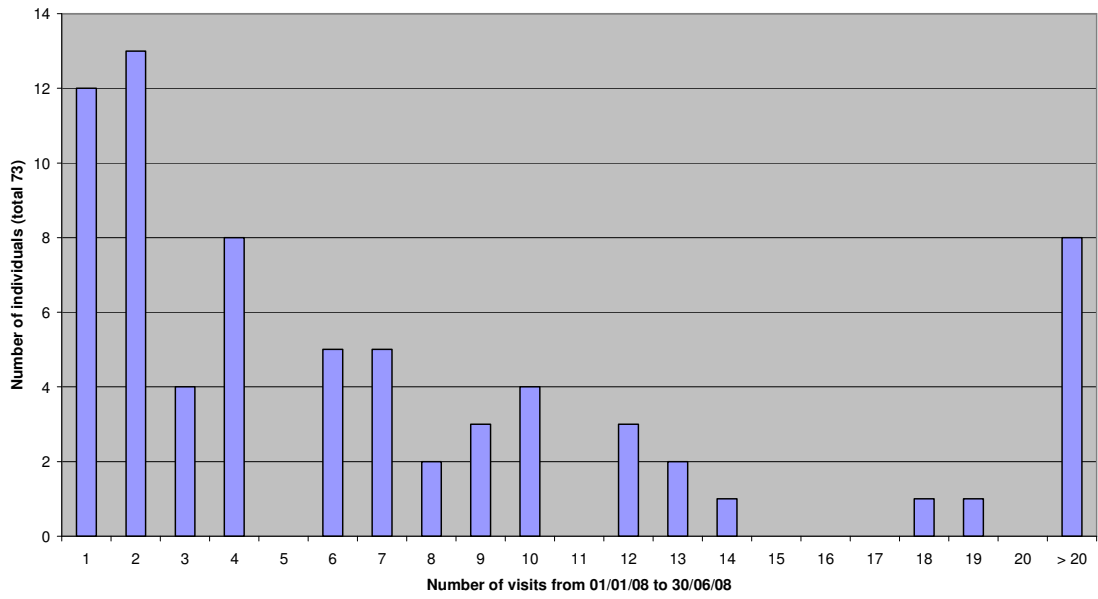

**Cocaine Project Statistics 2008**

ages	male	female	male/female	
16	0	0	0	0
17	0	0	0	0
18	3	0	3	54
19	0	0	0	0
20	5	0	5	100
21	4	0	4	84
22	6	1	7	154
23	5	2	7	161
24	5	1	6	144
25	6	1	7	175
26	6	0	6	156
27	2	0	2	54
28	7	0	7	196
29	3	1	4	116
30	0	0	0	0
31	3	1	4	124
32	2	0	2	64
33	2	1	3	99
34	0	0	0	0
35	0	0	0	0
36	1	0	1	36
37	0	0	0	0
38	1	0	1	38
39	1	0	1	39
40	1	0	1	40
41	0	0	0	0
42	0	0	0	0
43	0	0	0	0
44	1	0	1	44
45	0	0	0	0
46	0	0	0	0
total	64	8	72	1878

average age 26.0833333

**Number of visits to Cocaine project in Tallaght 2008**

**Number of People Presenting to Cocaine/Evening Programme Tallaght 2008**

Client Status Tallaght cocaine Project 2008

Percentage Male/female

**Geography of Participants Tallaght Cocaine Project 2008**