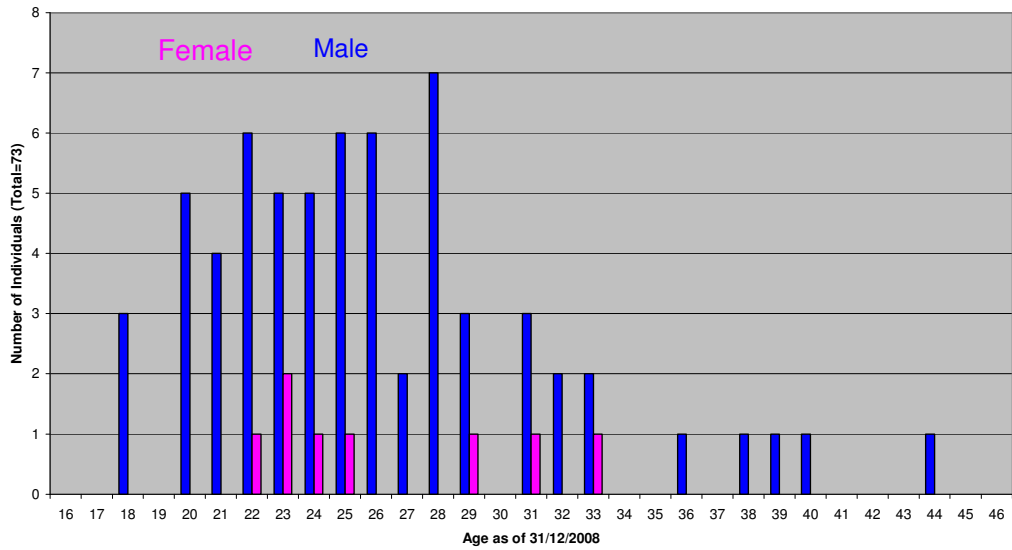

**Cocaine Project Statistics 2008**

ages	male	female	male/female	
16	0	0	0	0
17	0	0	0	0
18	3	0	3	54
19	0	0	0	0
20	5	0	5	100
21	4	0	4	84
22	6	1	7	154
23	5	2	7	161
24	5	1	6	144
25	6	1	7	175
26	6	0	6	156
27	2	0	2	54
28	7	0	7	196
29	3	1	4	116
30	0	0	0	0
31	3	1	4	124
32	2	0	2	64
33	2	1	3	99
34	0	0	0	0
35	0	0	0	0
36	1	0	1	36
37	0	0	0	0
38	1	0	1	38
39	1	0	1	39
40	1	0	1	40
41	0	0	0	0
42	0	0	0	0
43	0	0	0	0
44	1	0	1	44
45	0	0	0	0
46	0	0	0	0
total	64	8	72	1878

average age 26.0833333

**Number of visits to Cocaine project in Tallaght 2008**

**Number of People Presenting to Cocaine/Evening Programme Tallaght 2008**

Client Status Tallaght cocaine Project 2008

Percentage Male/female

**Geography of Participants Tallaght Cocaine Project 2008**