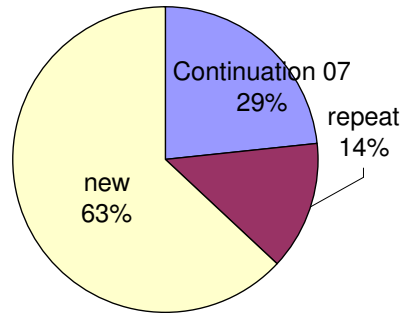

**Cocaine Project Statistics 2008**

ages	male	female	male/female	
16	0	0	0	0
17	0	0	0	0
18	3	0	3	54
19	0	0	0	0
20	5	0	5	100
21	4	0	4	84
22	6	1	7	154
23	5	2	7	161
24	5	1	6	144
25	6	1	7	175
26	6	0	6	156
27	2	0	2	54
28	7	0	7	196
29	3	1	4	116
30	0	0	0	0
31	3	1	4	124
32	2	0	2	64
33	2	1	3	99
34	0	0	0	0
35	0	0	0	0
36	1	0	1	36
37	0	0	0	0
38	1	0	1	38
39	1	0	1	39
40	1	0	1	40
41	0	0	0	0
42	0	0	0	0
43	0	0	0	0
44	1	0	1	44
45	0	0	0	0
46	0	0	0	0
total	64	8	72	1878

average age 26.0833333

**Number of visits to Cocaine project in Tallaght 2008**

**Number of People Presenting to Cocaine/Evening Programme Tallaght 2008**

Client Status Tallaght cocaine Project 2008

Percentage Male/female

**Geography of Participants Tallaght Cocaine Project 2008**